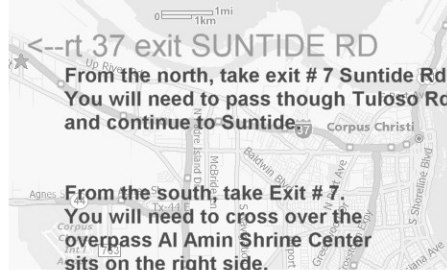

BIRD & REPTILE MART

Al Amin Shrine Pavilion
2001 Suntide Road
Corpus Christi TX, 78409
Admission: 3.00
Kids under 12, free.
<http://www.cbcbirdclub.com>
(361)241-6243
cbcbirdclub@aol.com

Everything you are looking for!
Birds, Cages, Feed & Seed
FANTASTIC PRICES!!

Saturday
Nov 5th ²⁰¹¹
9AM-5PM

RAFFLES 11:30 & 4:00PM
TICKETS \$1 AND \$2 EACH
OR 6 FOR \$5 AND \$10

Directions:

Conveniently located just off I- 37.

<--rt 37 exit SUNTIDE RD

From the north, take exit # 7 Suntide Rd.
You will need to pass through Tulosso Rd.
and continue to Suntide.

From the south take Exit # 7.
You will need to cross over the
overpass Al Amin Shrine Center
sits on the right side.