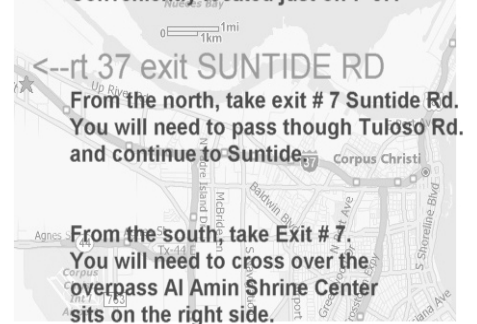

BIRD & REPTILE MART

Al Amin Shrine Pavilion
2001 Suntide Road
Corpus Christi TX, 78409
Admission: 3.00
Kids under 12, free.
<http://www.cbcbirdclub.com>
(361)241-6243
cbcbirdclub@aol.com

Everything you are looking for!
Birds, Cages, Feed & Seed
FANTASTIC PRICES!!

Saturday May 30th 9AM-5PM

RAFFLES 12:30 & 4:00PM
TICKETS \$1 AND \$2 EACH
OR 6 FOR \$5 AND \$10

Directions:

Conveniently located just off I- 37.

BIRD & REPTILE MART

Al Amin Shrine Pavilion
2001 Suntide Road
Corpus Christi TX, 78409
Admission: 3.00
Kids under 12, free.
<http://www.cbcbirdclub.com>
(361)241-6243
cbcbirdclub@aol.com

Everything you are looking for!
Birds, Cages, Feed & Seed
FANTASTIC PRICES!!

Saturday May 30th 9AM-5PM

RAFFLES 12:30 & 4:00PM
TICKETS \$1 AND \$2 EACH
OR 6 FOR \$5 AND \$10

Directions:

Conveniently located just off I- 37.